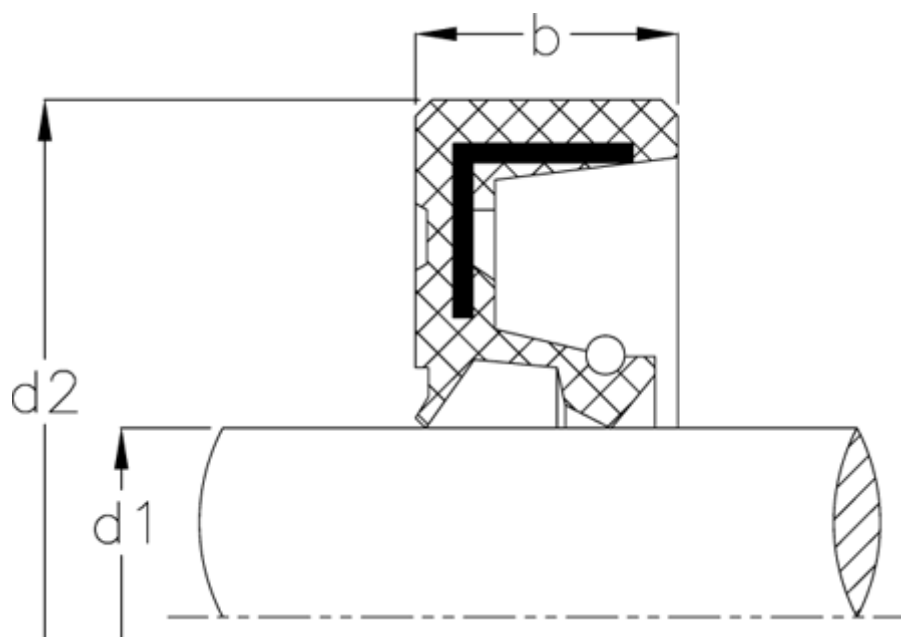

Data Sheet

Article number: 170201800350070000

Description: KLEE Rotary shaft seal WAS 1835/7
NBR nitrile rubber, with seal lip

Measures

b	= 7
d1	= 18
d2	= 35
Material	= NBR